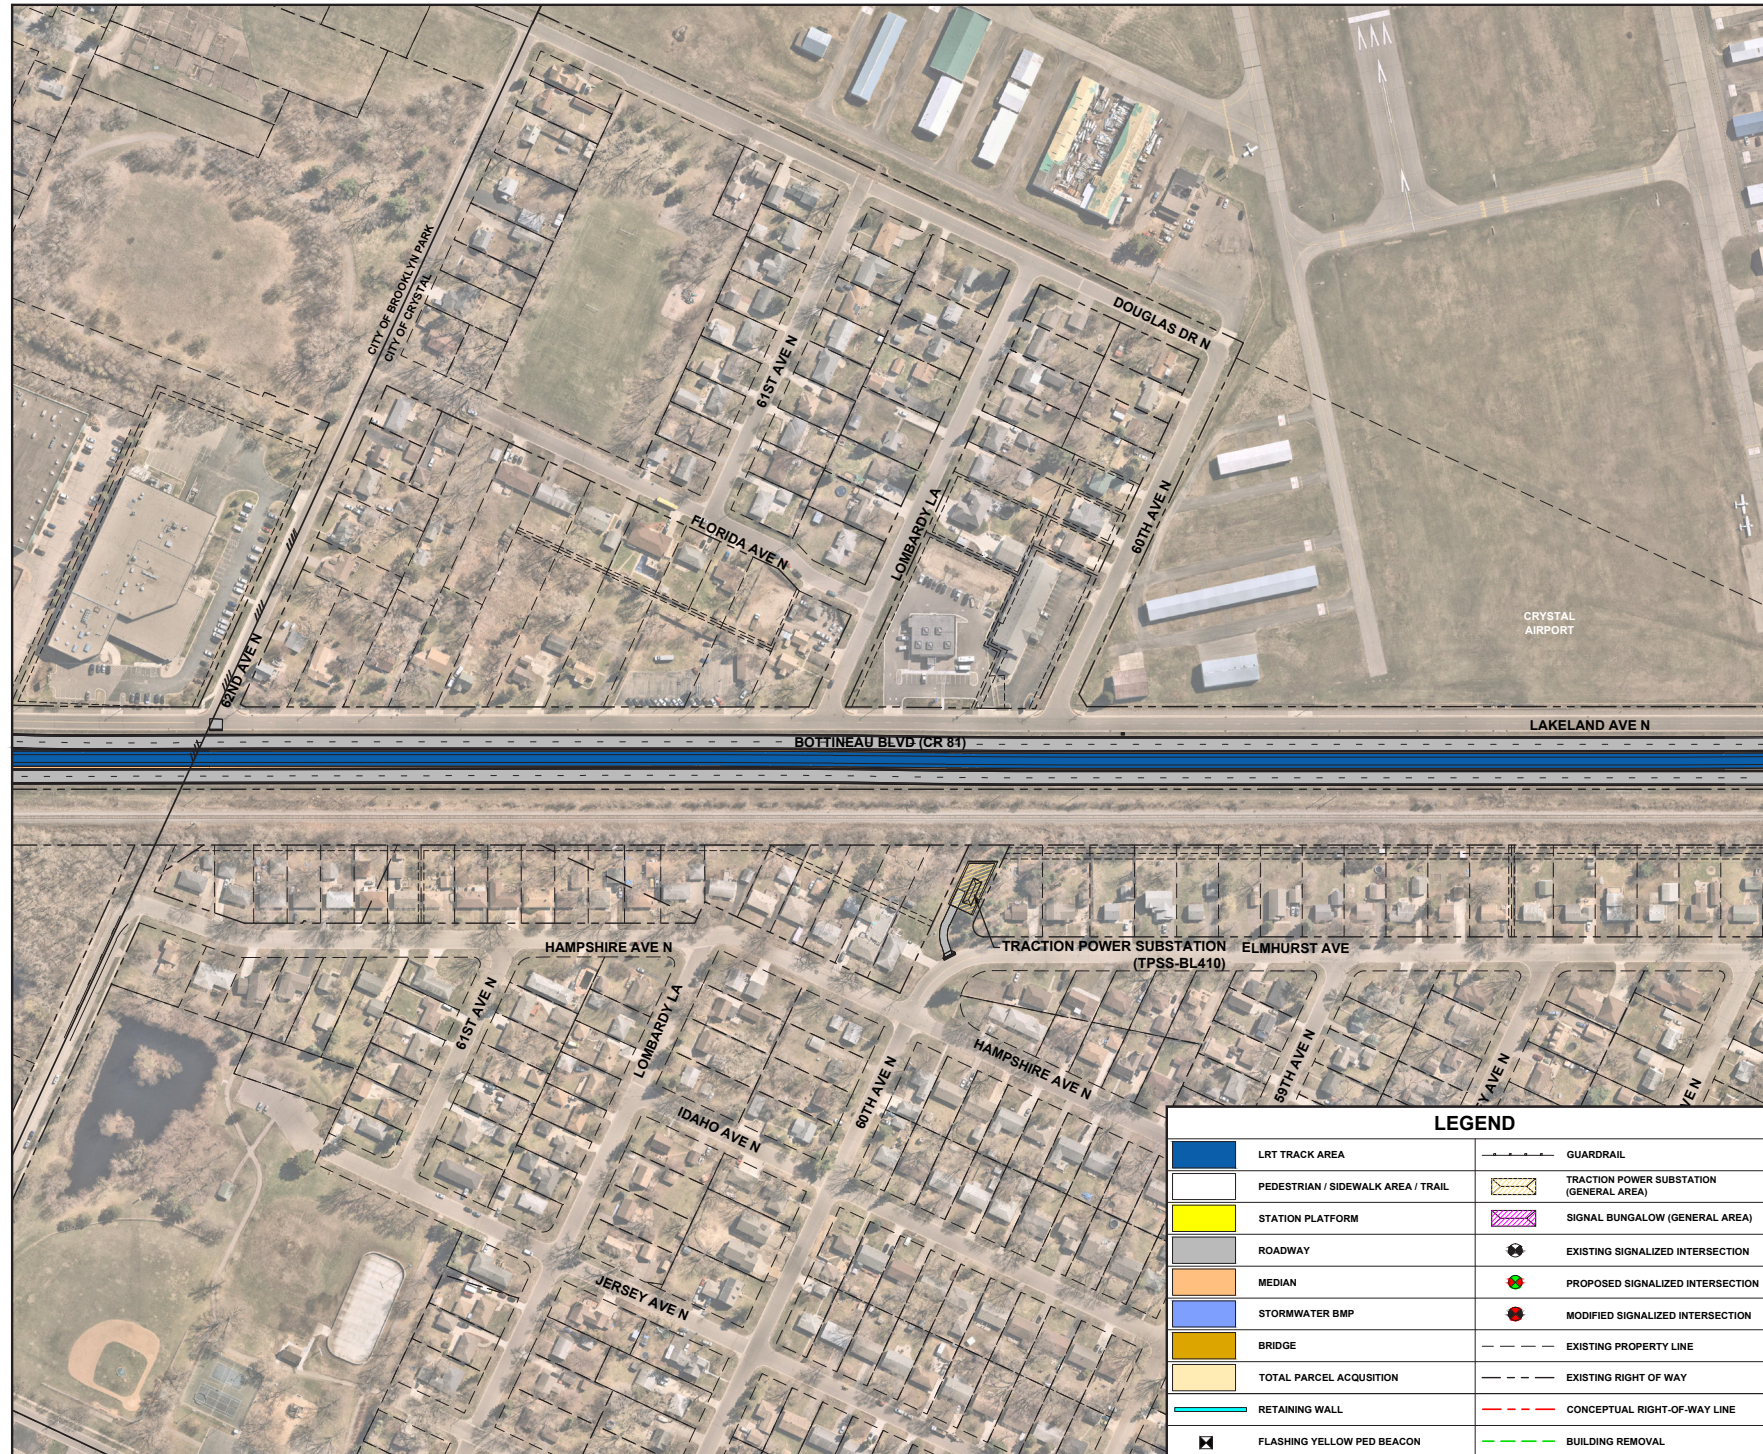

CITY OF CRYSTAL

CRYSTAL AIRPORT

CITY OF CRYSTAL

BASS LAKE ROAD STATION

CITY OF CRYSTAL

CANADIAN PACIFIC RAILROAD TO 47TH AVE N