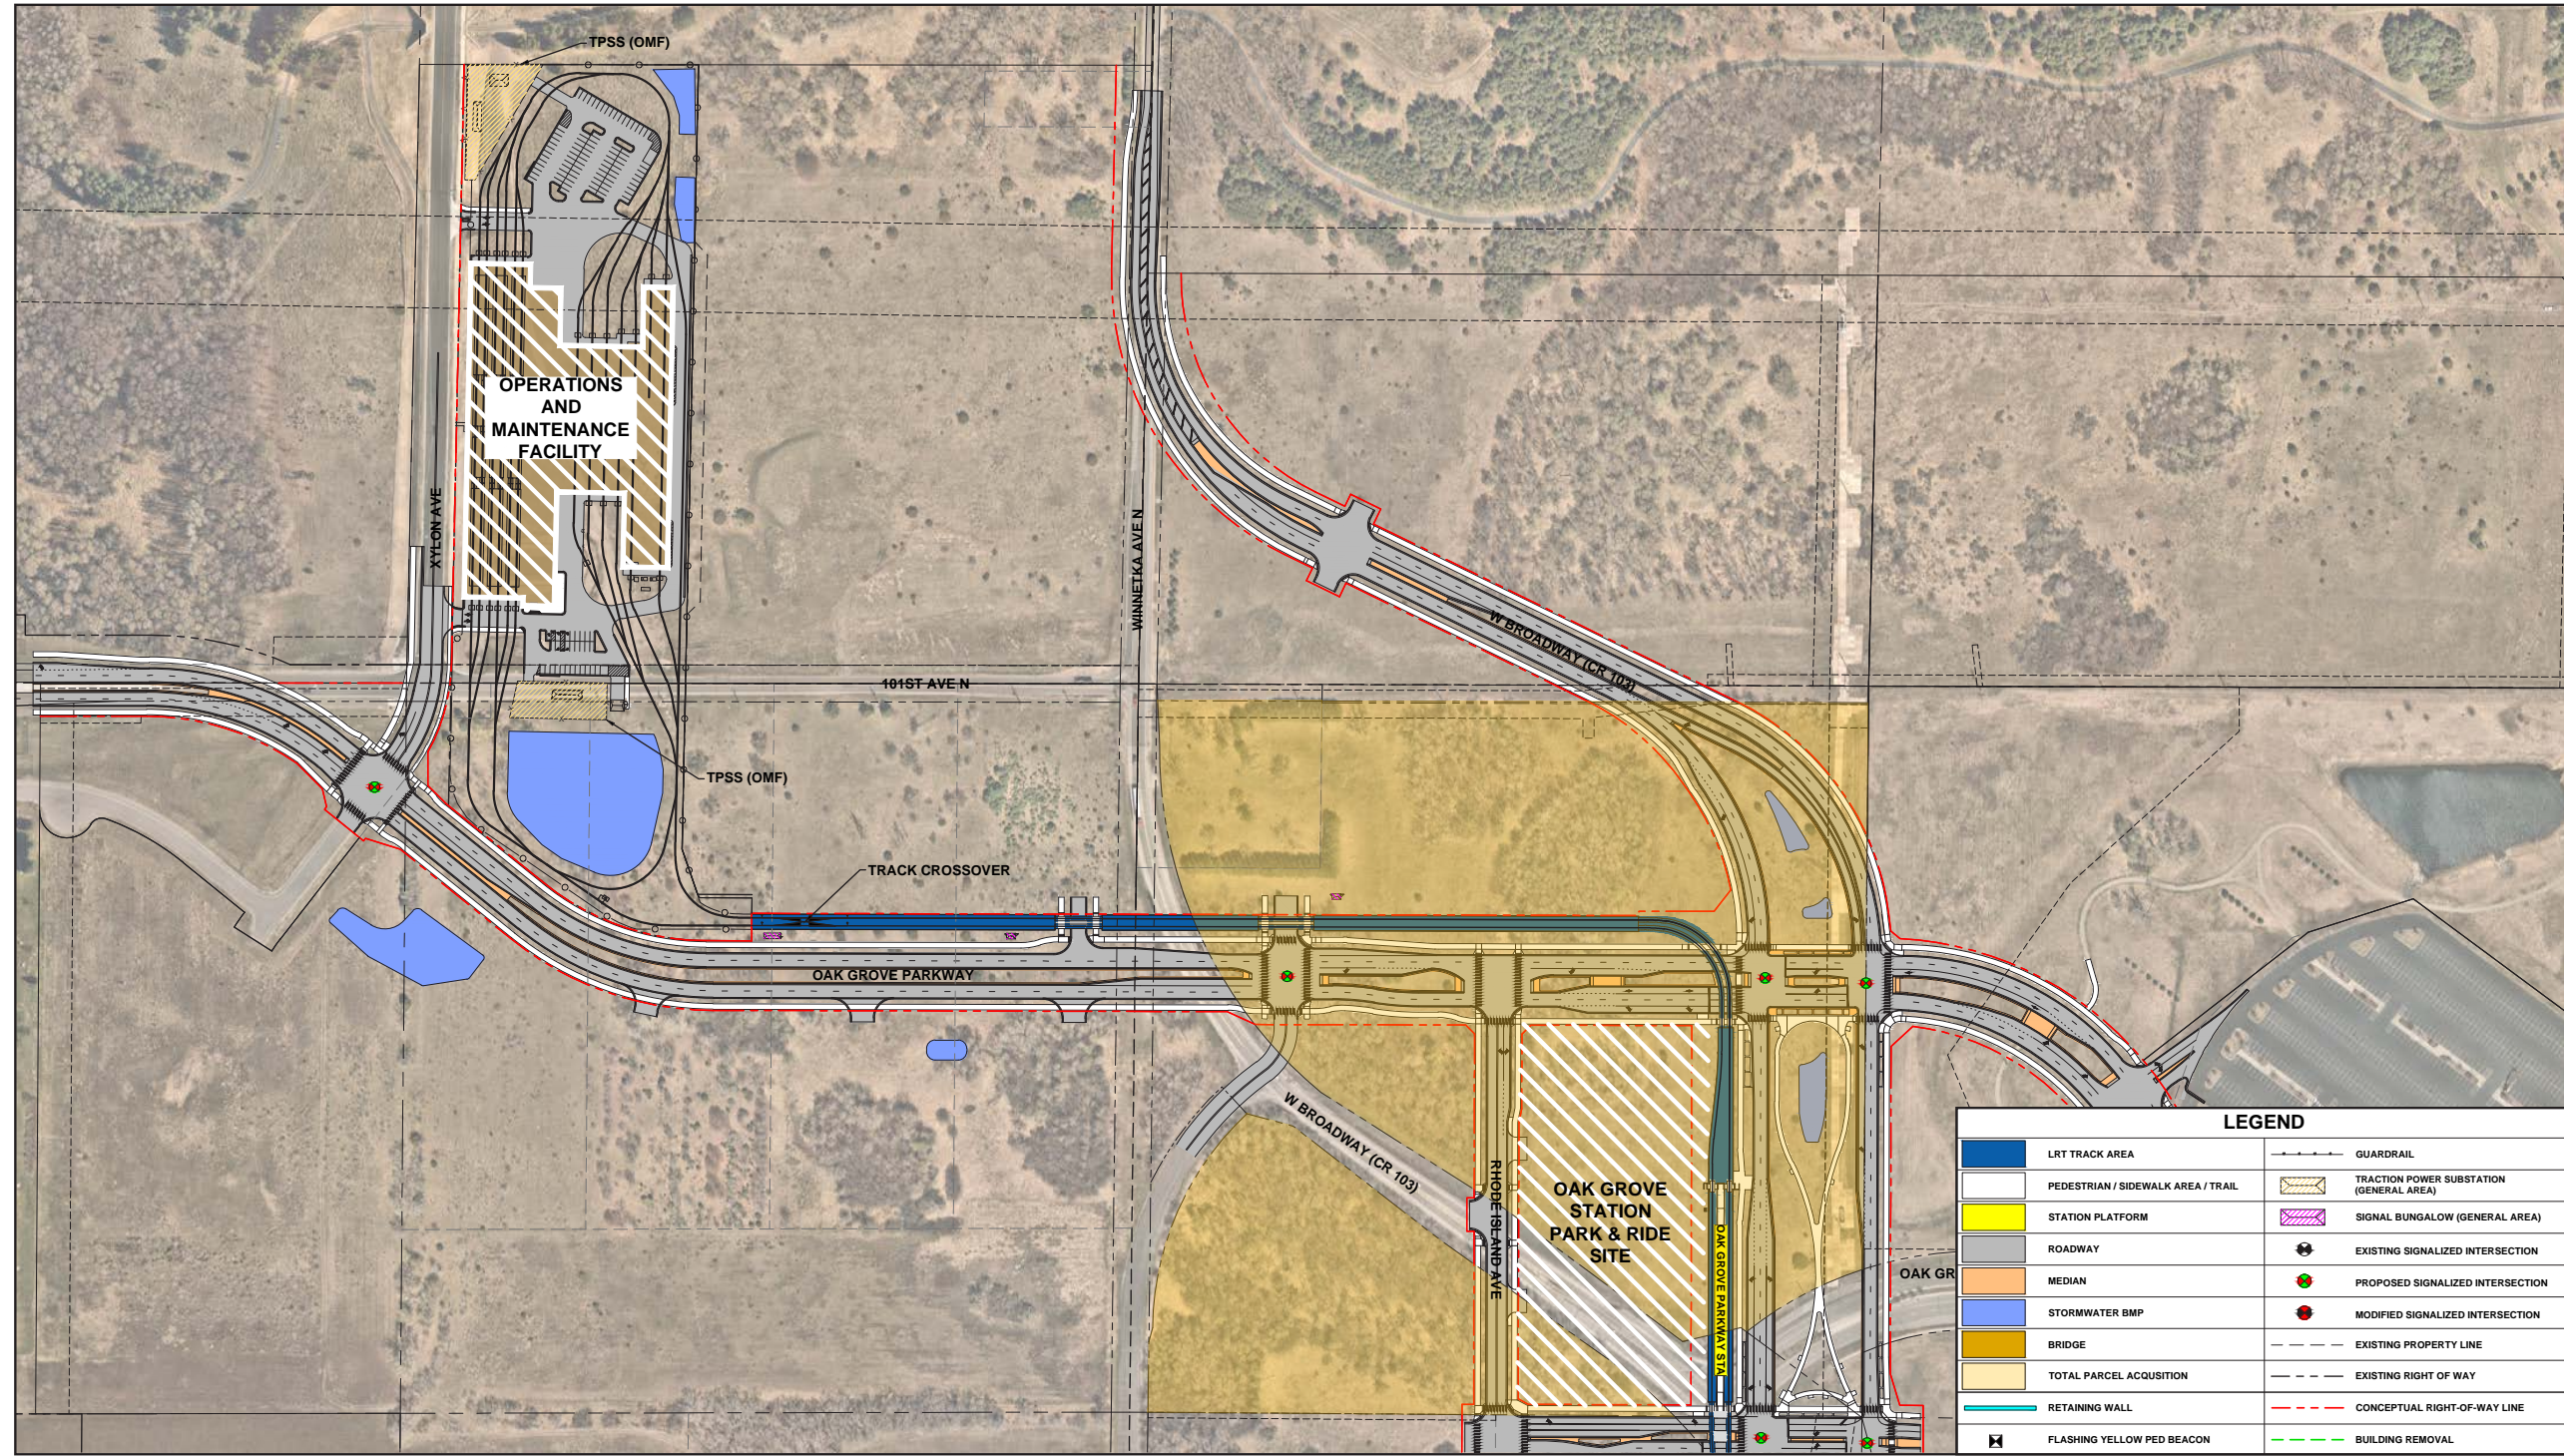

CITY OF BROOKLYN PARK

OAK GROVE PARKWAY STATION

CITY OF BROOKLYN PARK

OAK GROVE PARKWAY STATION TO 93RD AVENUE STATION

CITY OF BROOKLYN PARK

93RD AVENUE STATION (WITH INSET A AND B)

CITY OF BROOKLYN PARK

85TH AVENUE STATION

CITY OF BROOKLYN PARK

BROOKLYN BOULEVARD STATION

CITY OF BROOKLYN PARK

WEST BROADWAY AVENUE TO BOTTINEAU BOULEVARD

CITY OF BROOKLYN PARK

63RD AVENUE STATION