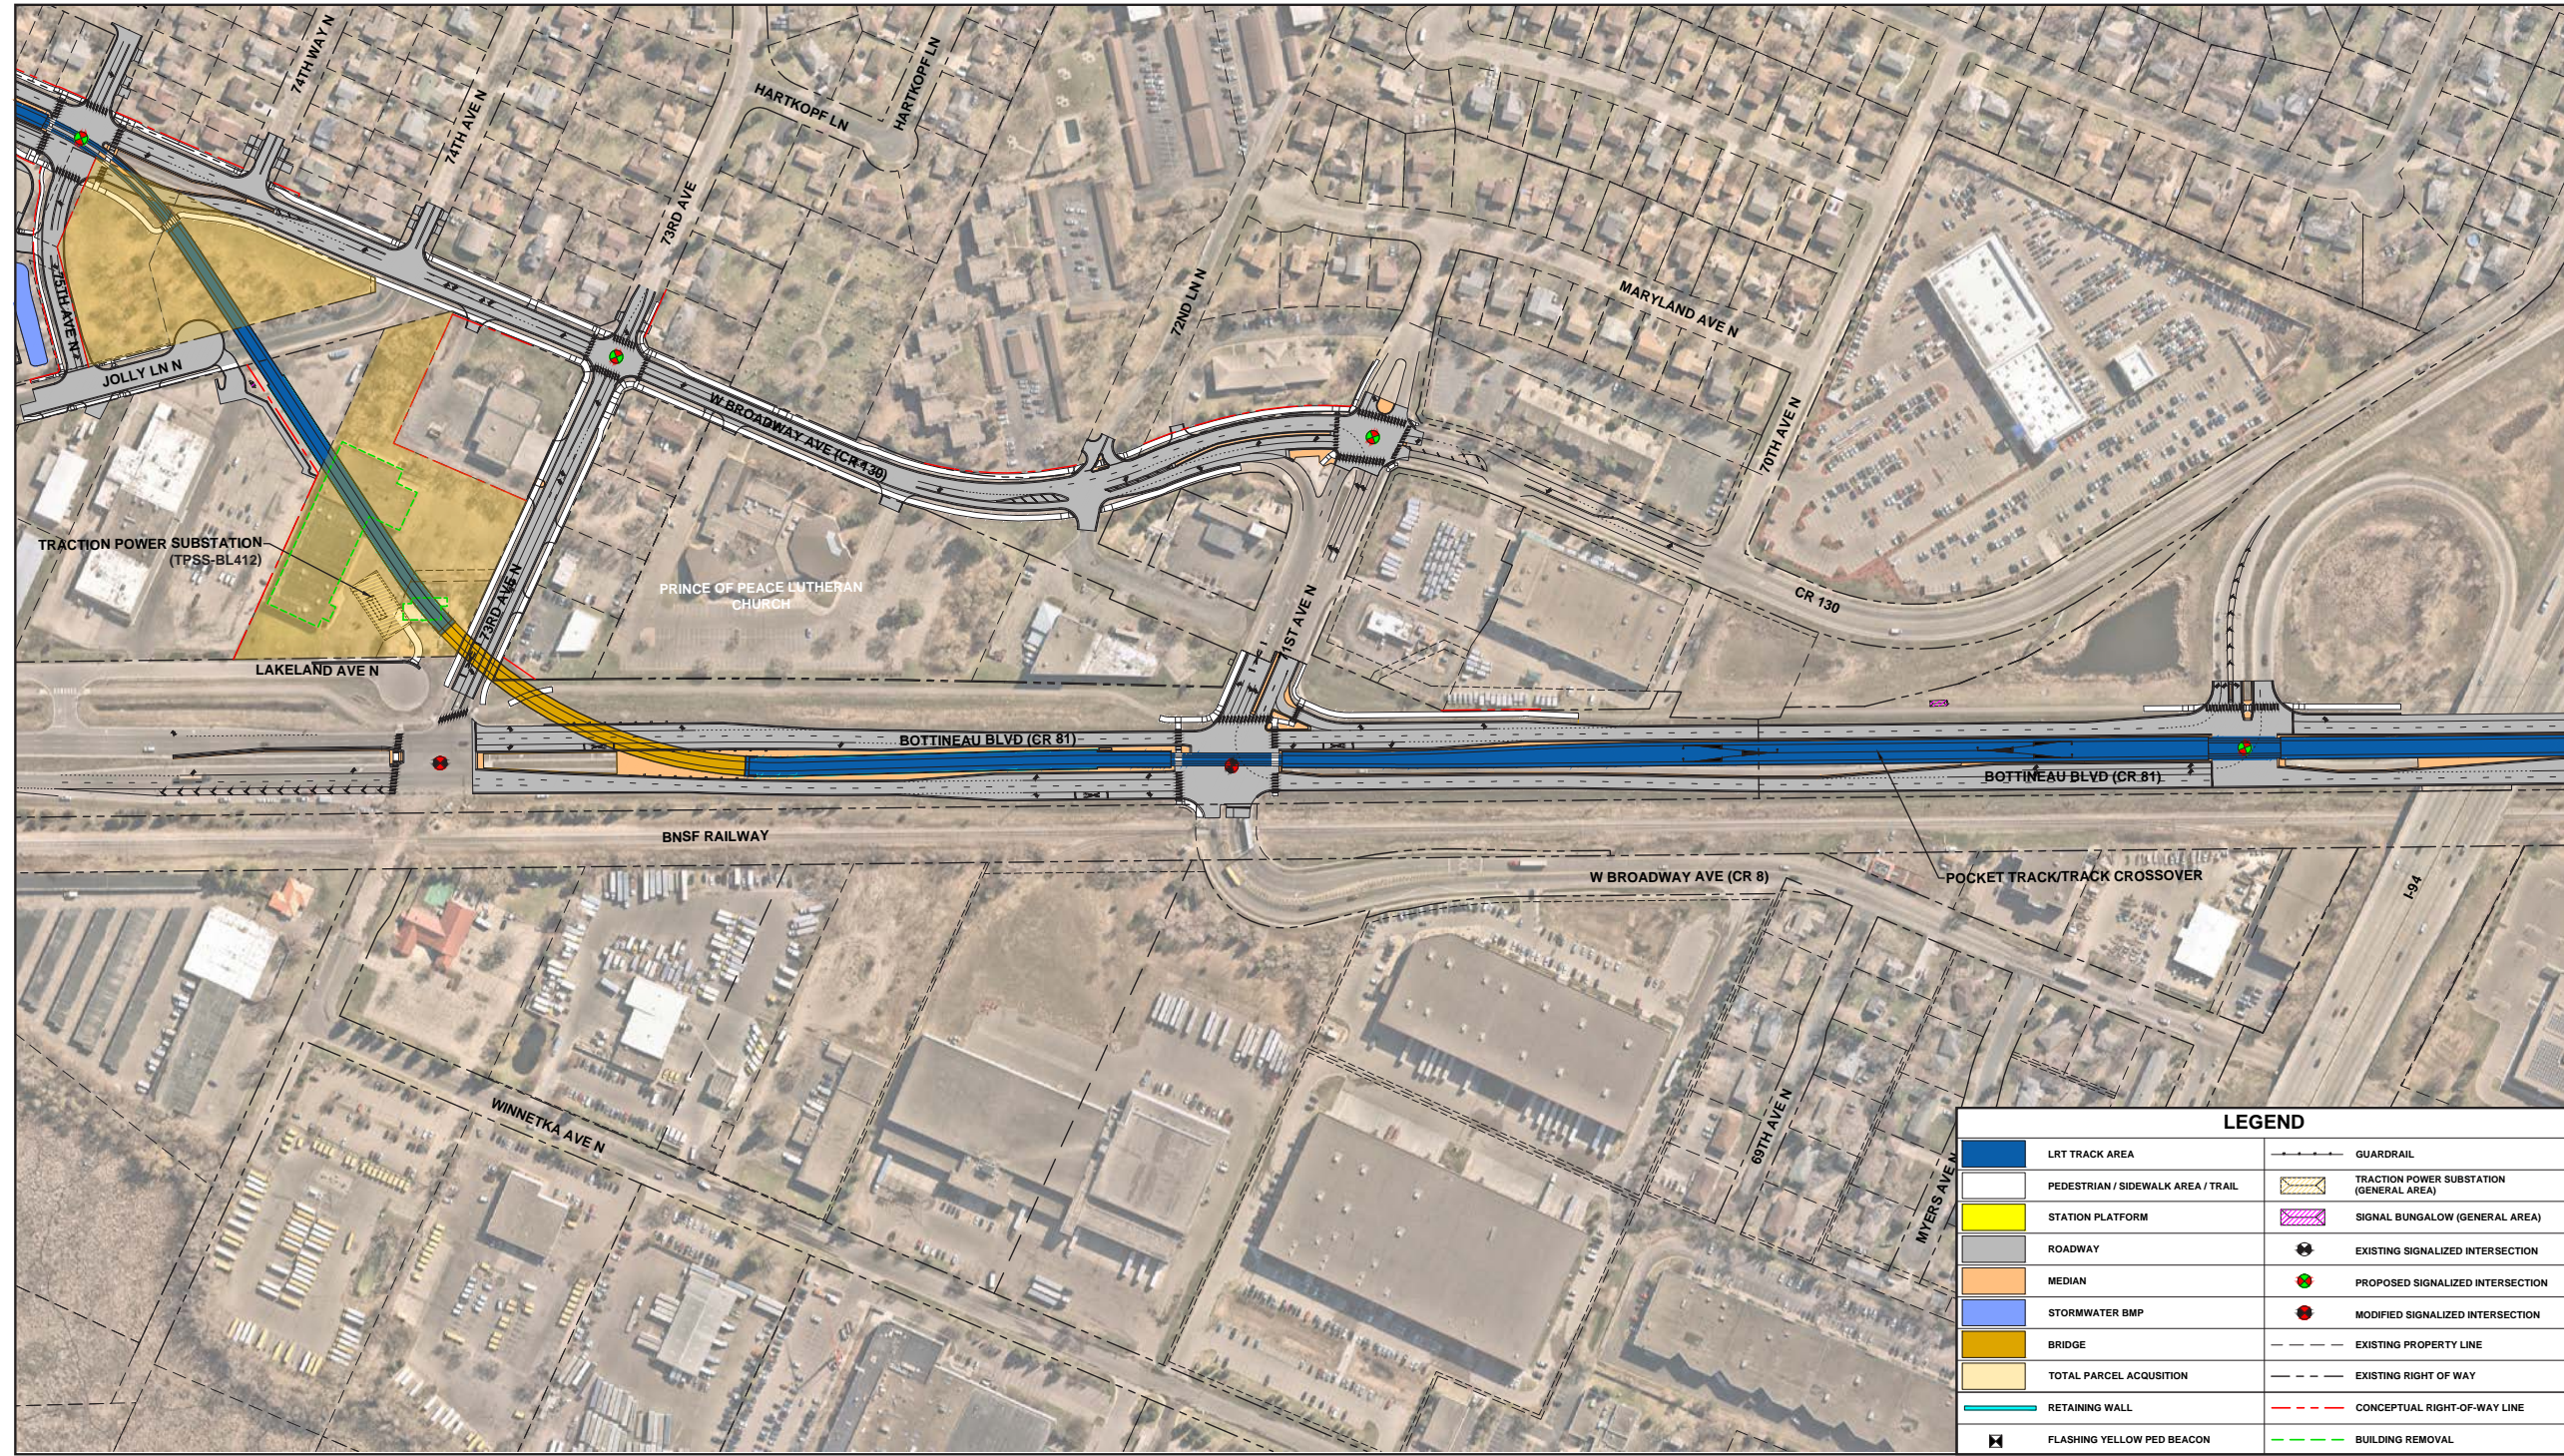

CITY OF BROOKLYN PARK

OAK GROVE PARKWAY STATION

CITY OF BROOKLYN PARK

OAK GROVE PARKWAY STATION TO 93RD AVENUE STATION

CITY OF BROOKLYN PARK

93RD AVENUE STATION (WITH INSET A AND B)

CITY OF BROOKLYN PARK

85TH AVENUE STATION

CITY OF BROOKLYN PARK

BROOKLYN BOULEVARD STATION

CITY OF BROOKLYN PARK

WEST BROADWAY AVENUE TO BOTTINEAU BOULEVARD

CITY OF BROOKLYN PARK

63RD AVENUE STATION