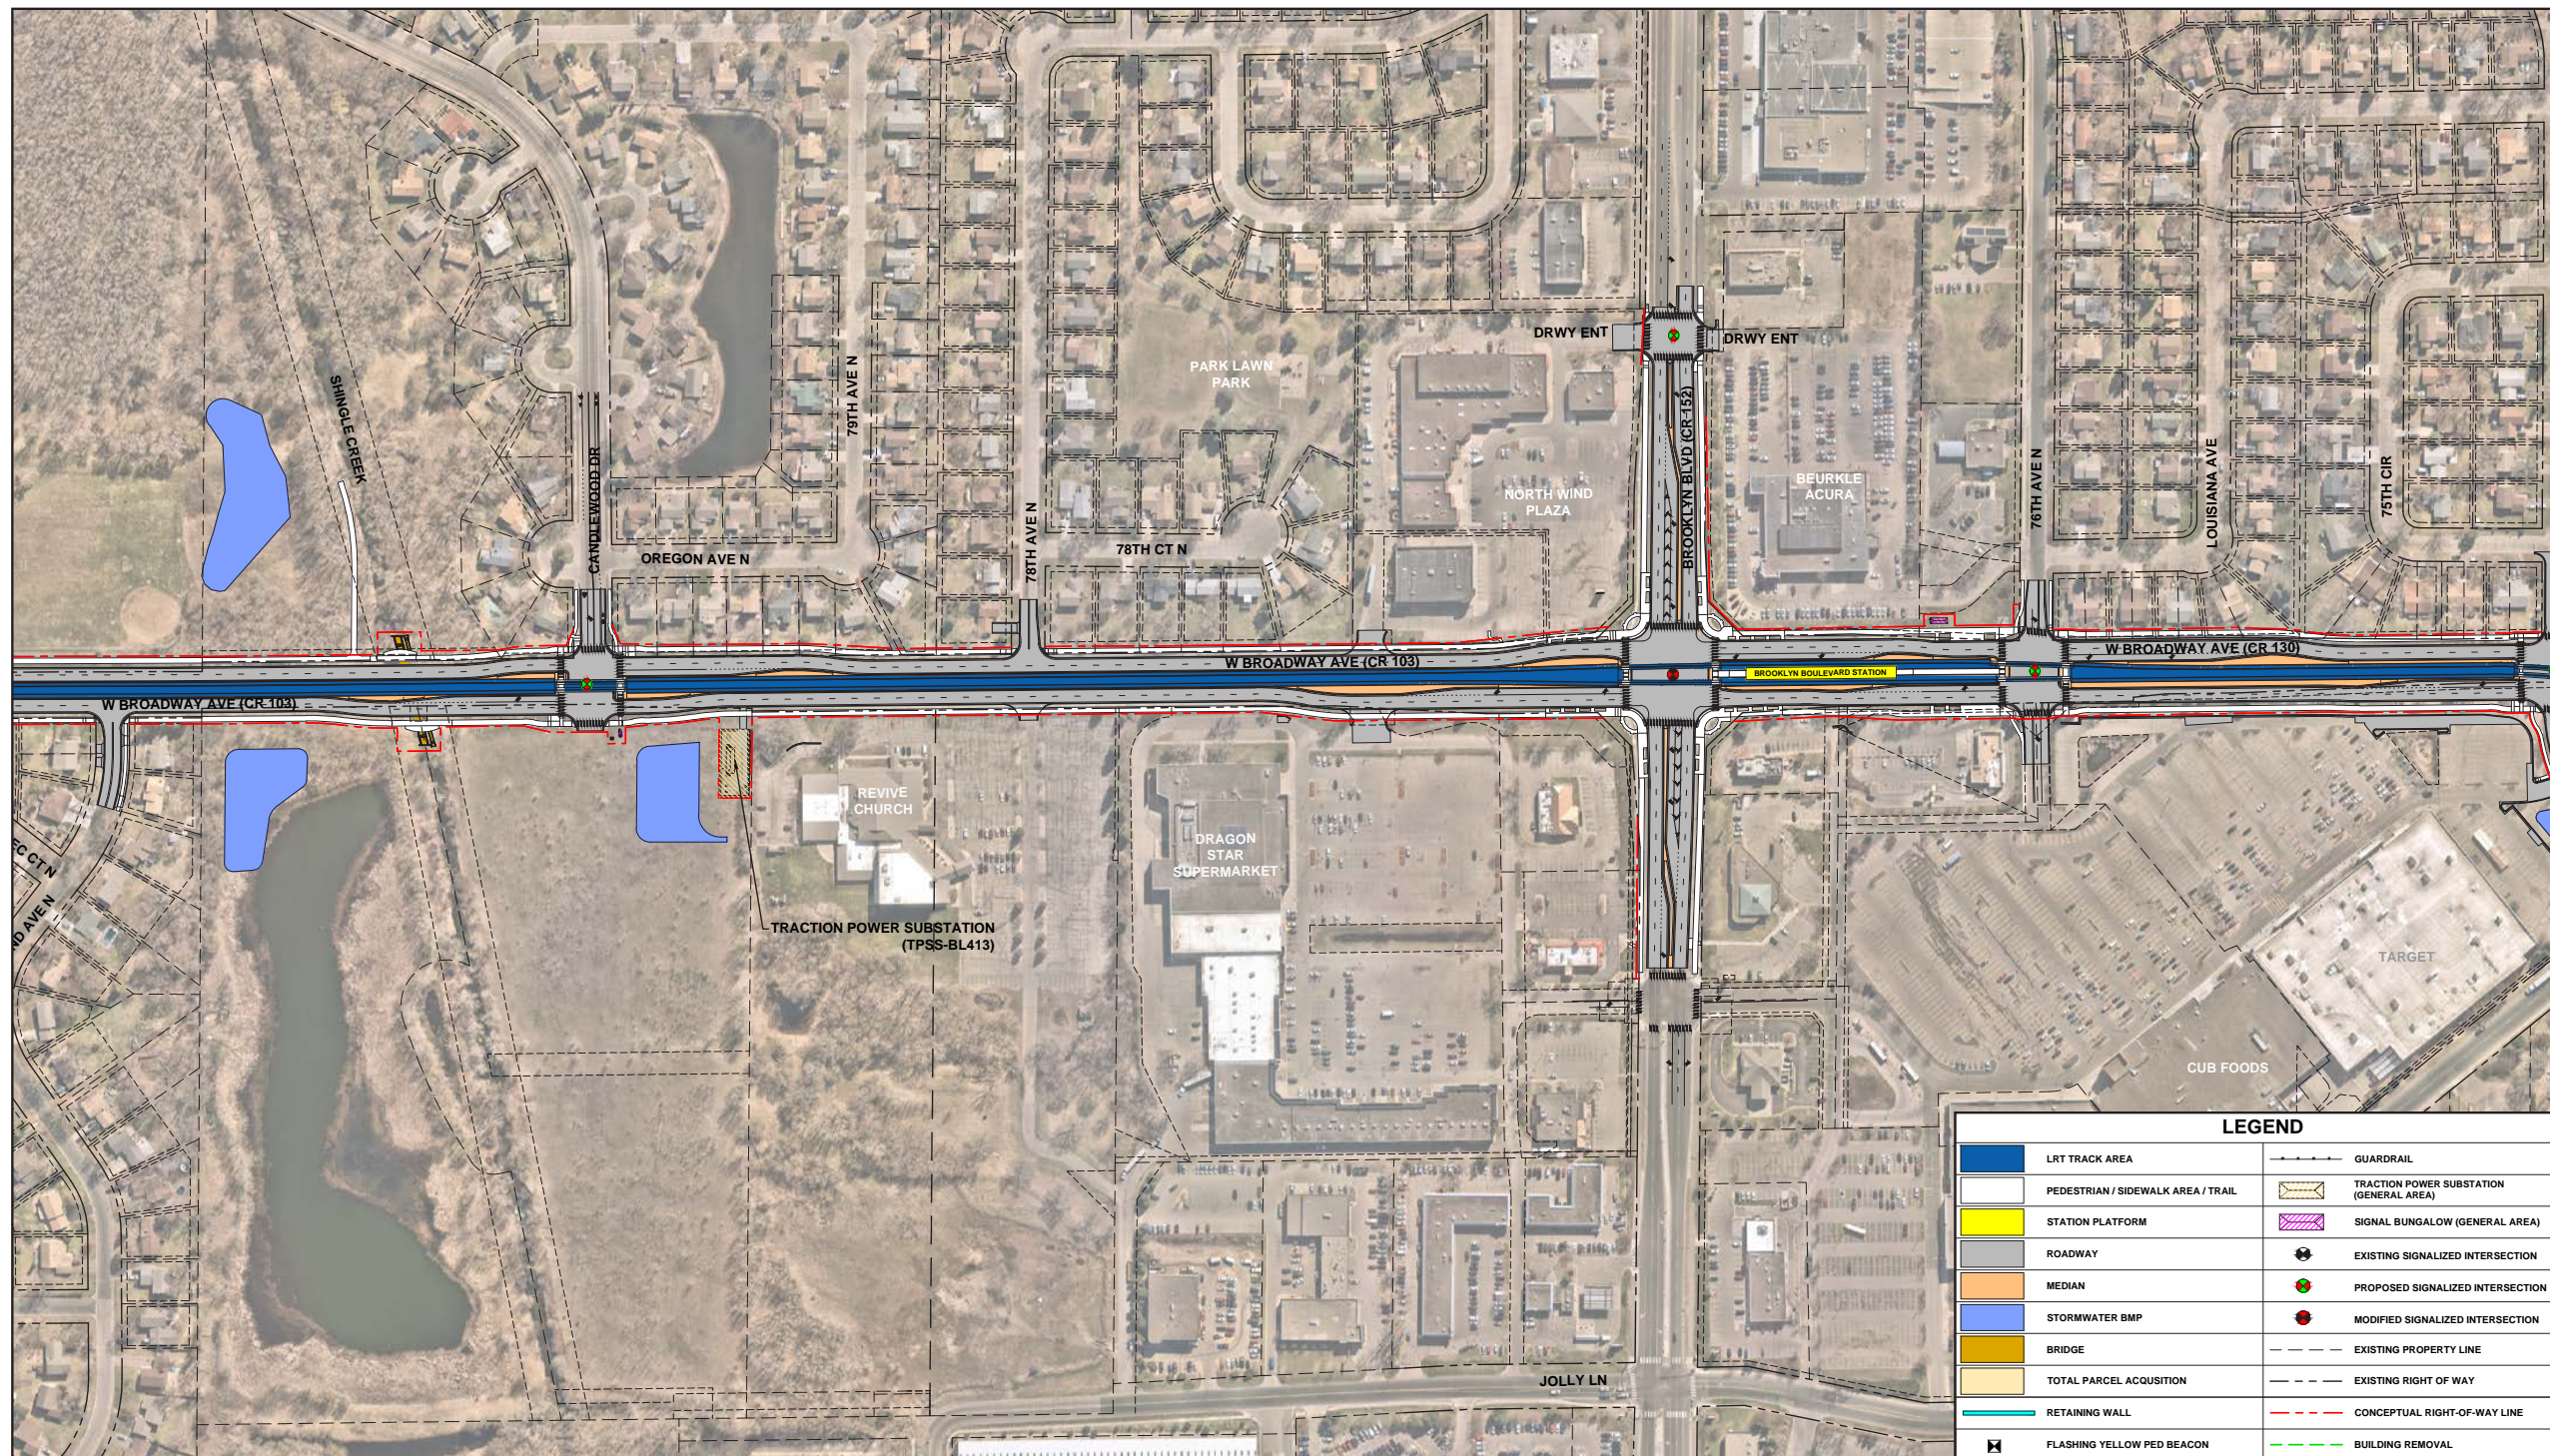

CITY OF BROOKLYN PARK

OAK GROVE PARKWAY STATION

CITY OF BROOKLYN PARK

OAK GROVE PARKWAY STATION TO 93RD AVENUE STATION

CITY OF BROOKLYN PARK

93RD AVENUE STATION (WITH INSET A AND B)

CITY OF BROOKLYN PARK

85TH AVENUE STATION

CITY OF BROOKLYN PARK

BROOKLYN BOULEVARD STATION

CITY OF BROOKLYN PARK

WEST BROADWAY AVENUE TO BOTTINEAU BOULEVARD

CITY OF BROOKLYN PARK

63RD AVENUE STATION