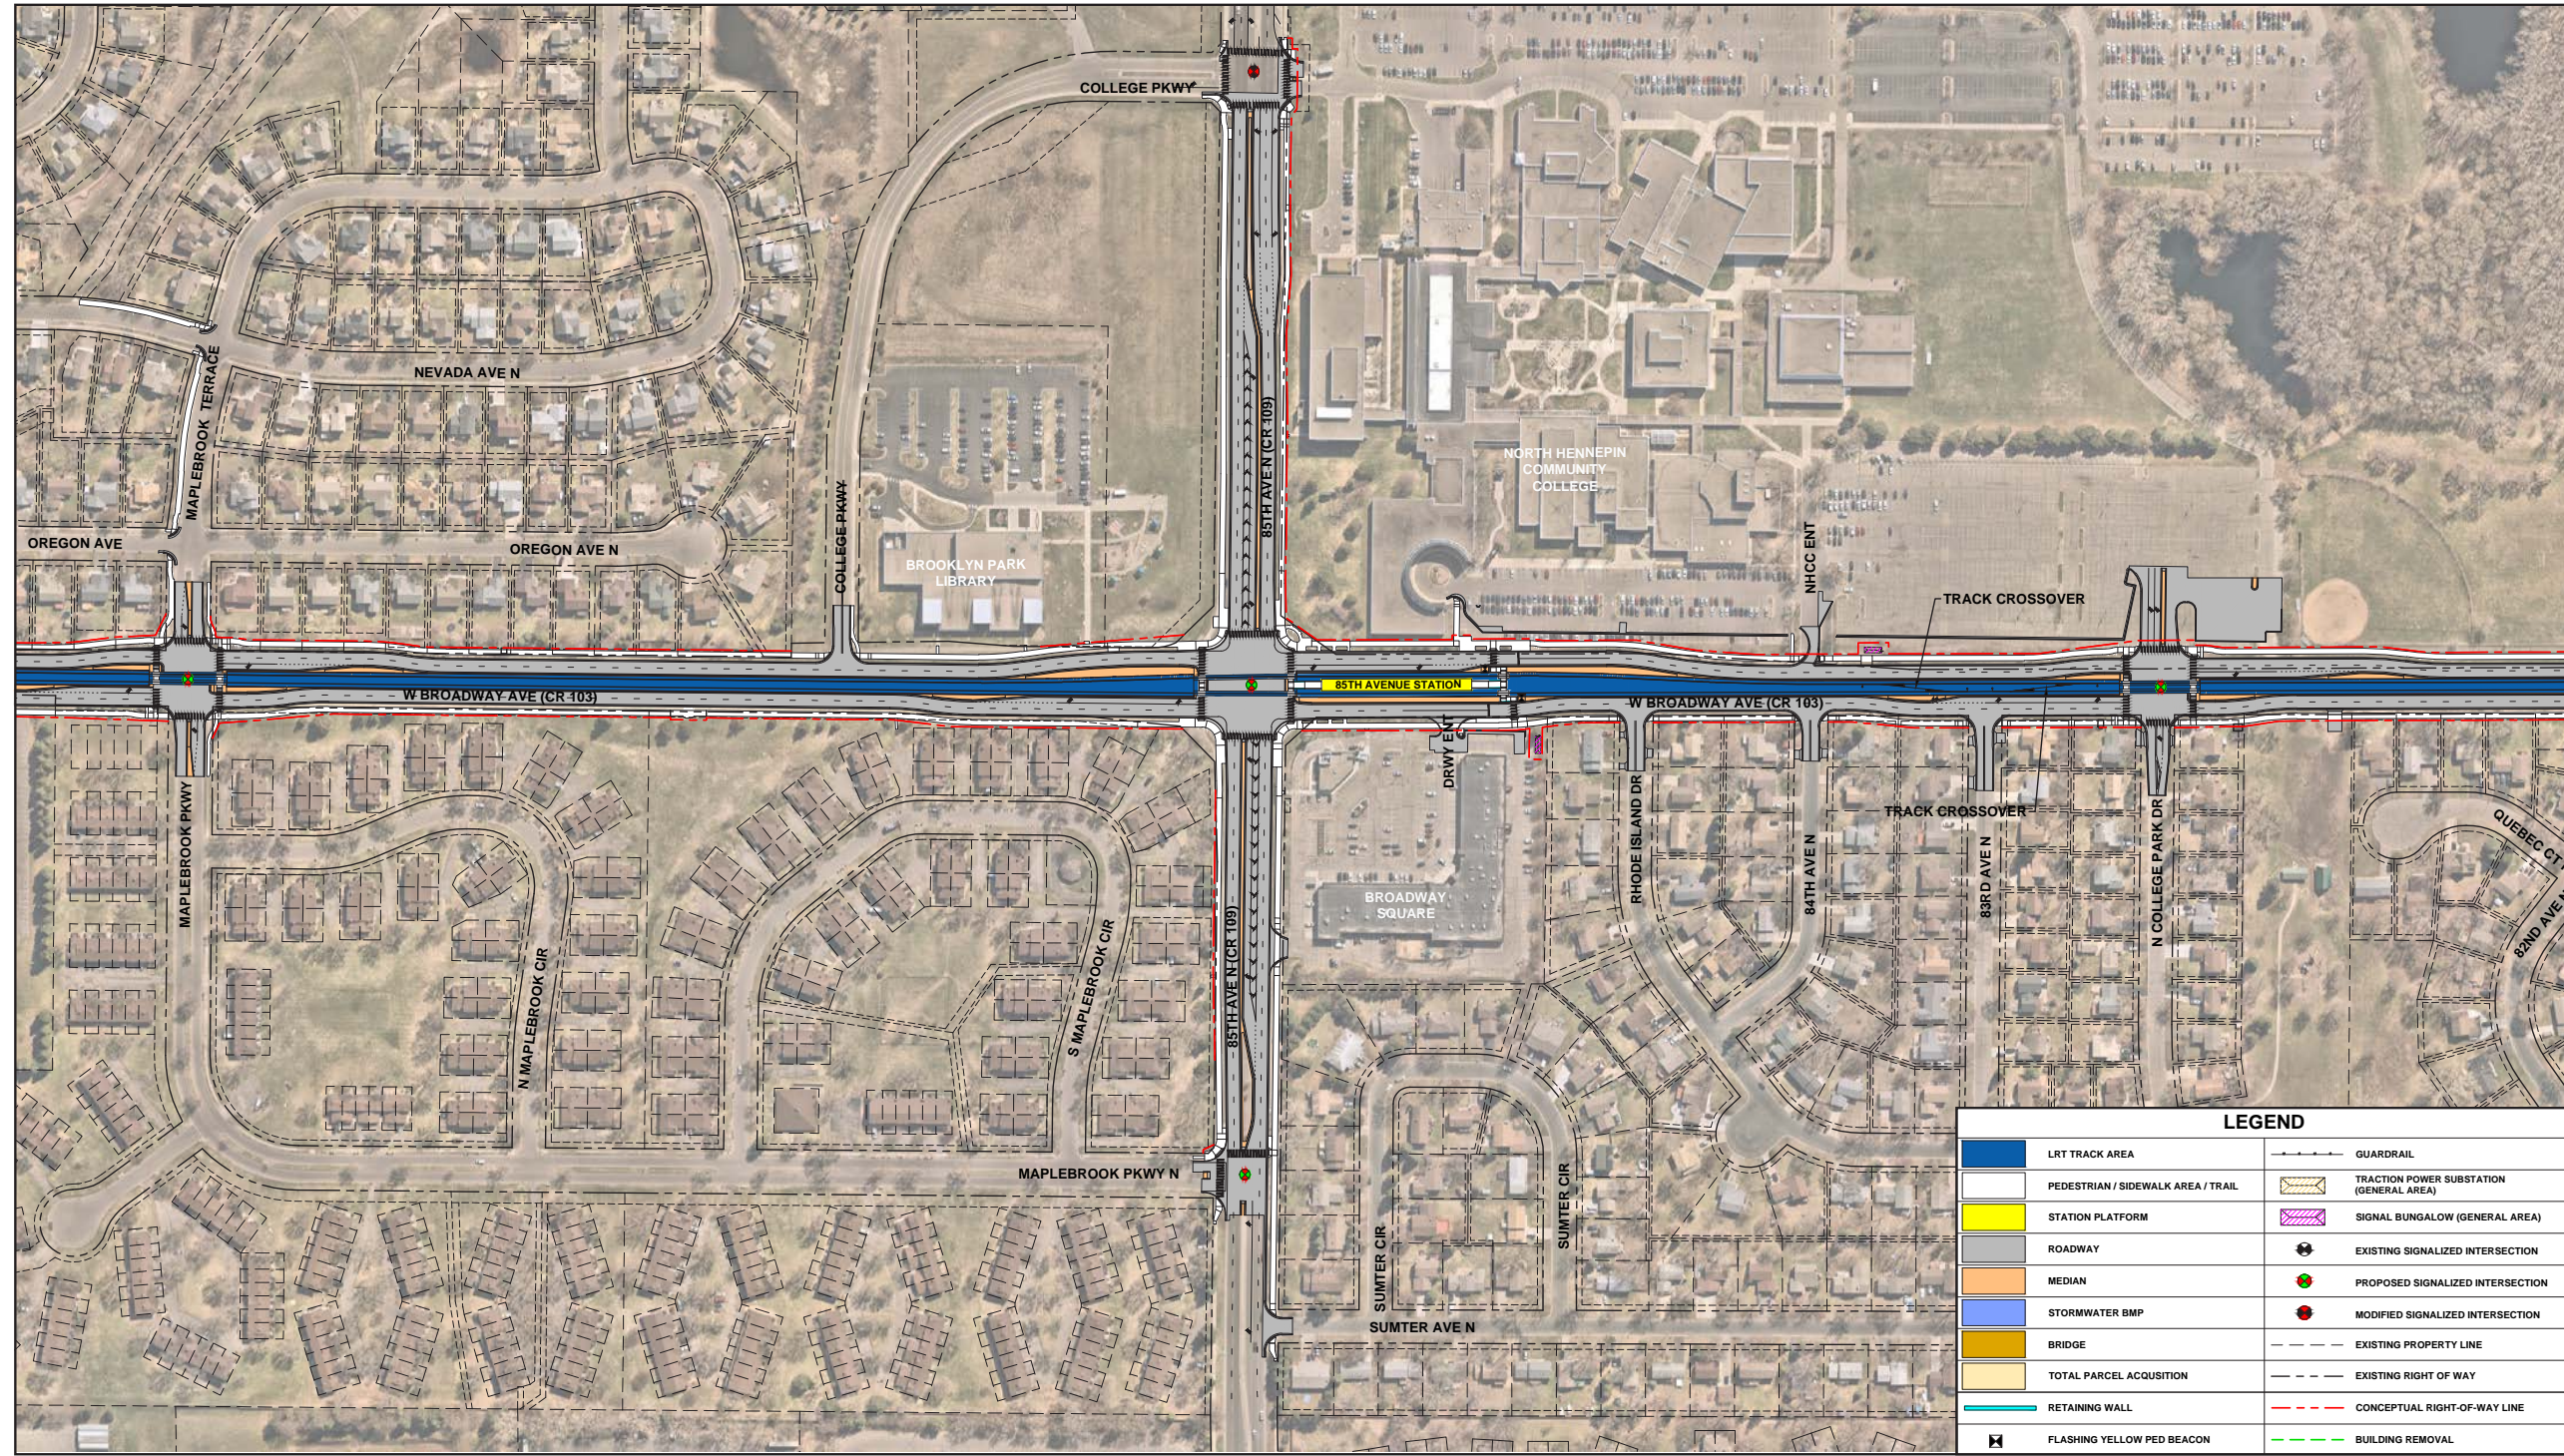

CITY OF BROOKLYN PARK

OAK GROVE PARKWAY STATION

CITY OF BROOKLYN PARK

OAK GROVE PARKWAY STATION TO 93RD AVENUE STATION

CITY OF BROOKLYN PARK

93RD AVENUE STATION (WITH INSET A AND B)

CITY OF BROOKLYN PARK

85TH AVENUE STATION

CITY OF BROOKLYN PARK

BROOKLYN BOULEVARD STATION

CITY OF BROOKLYN PARK

WEST BROADWAY AVENUE TO BOTTINEAU BOULEVARD

CITY OF BROOKLYN PARK

63RD AVENUE STATION