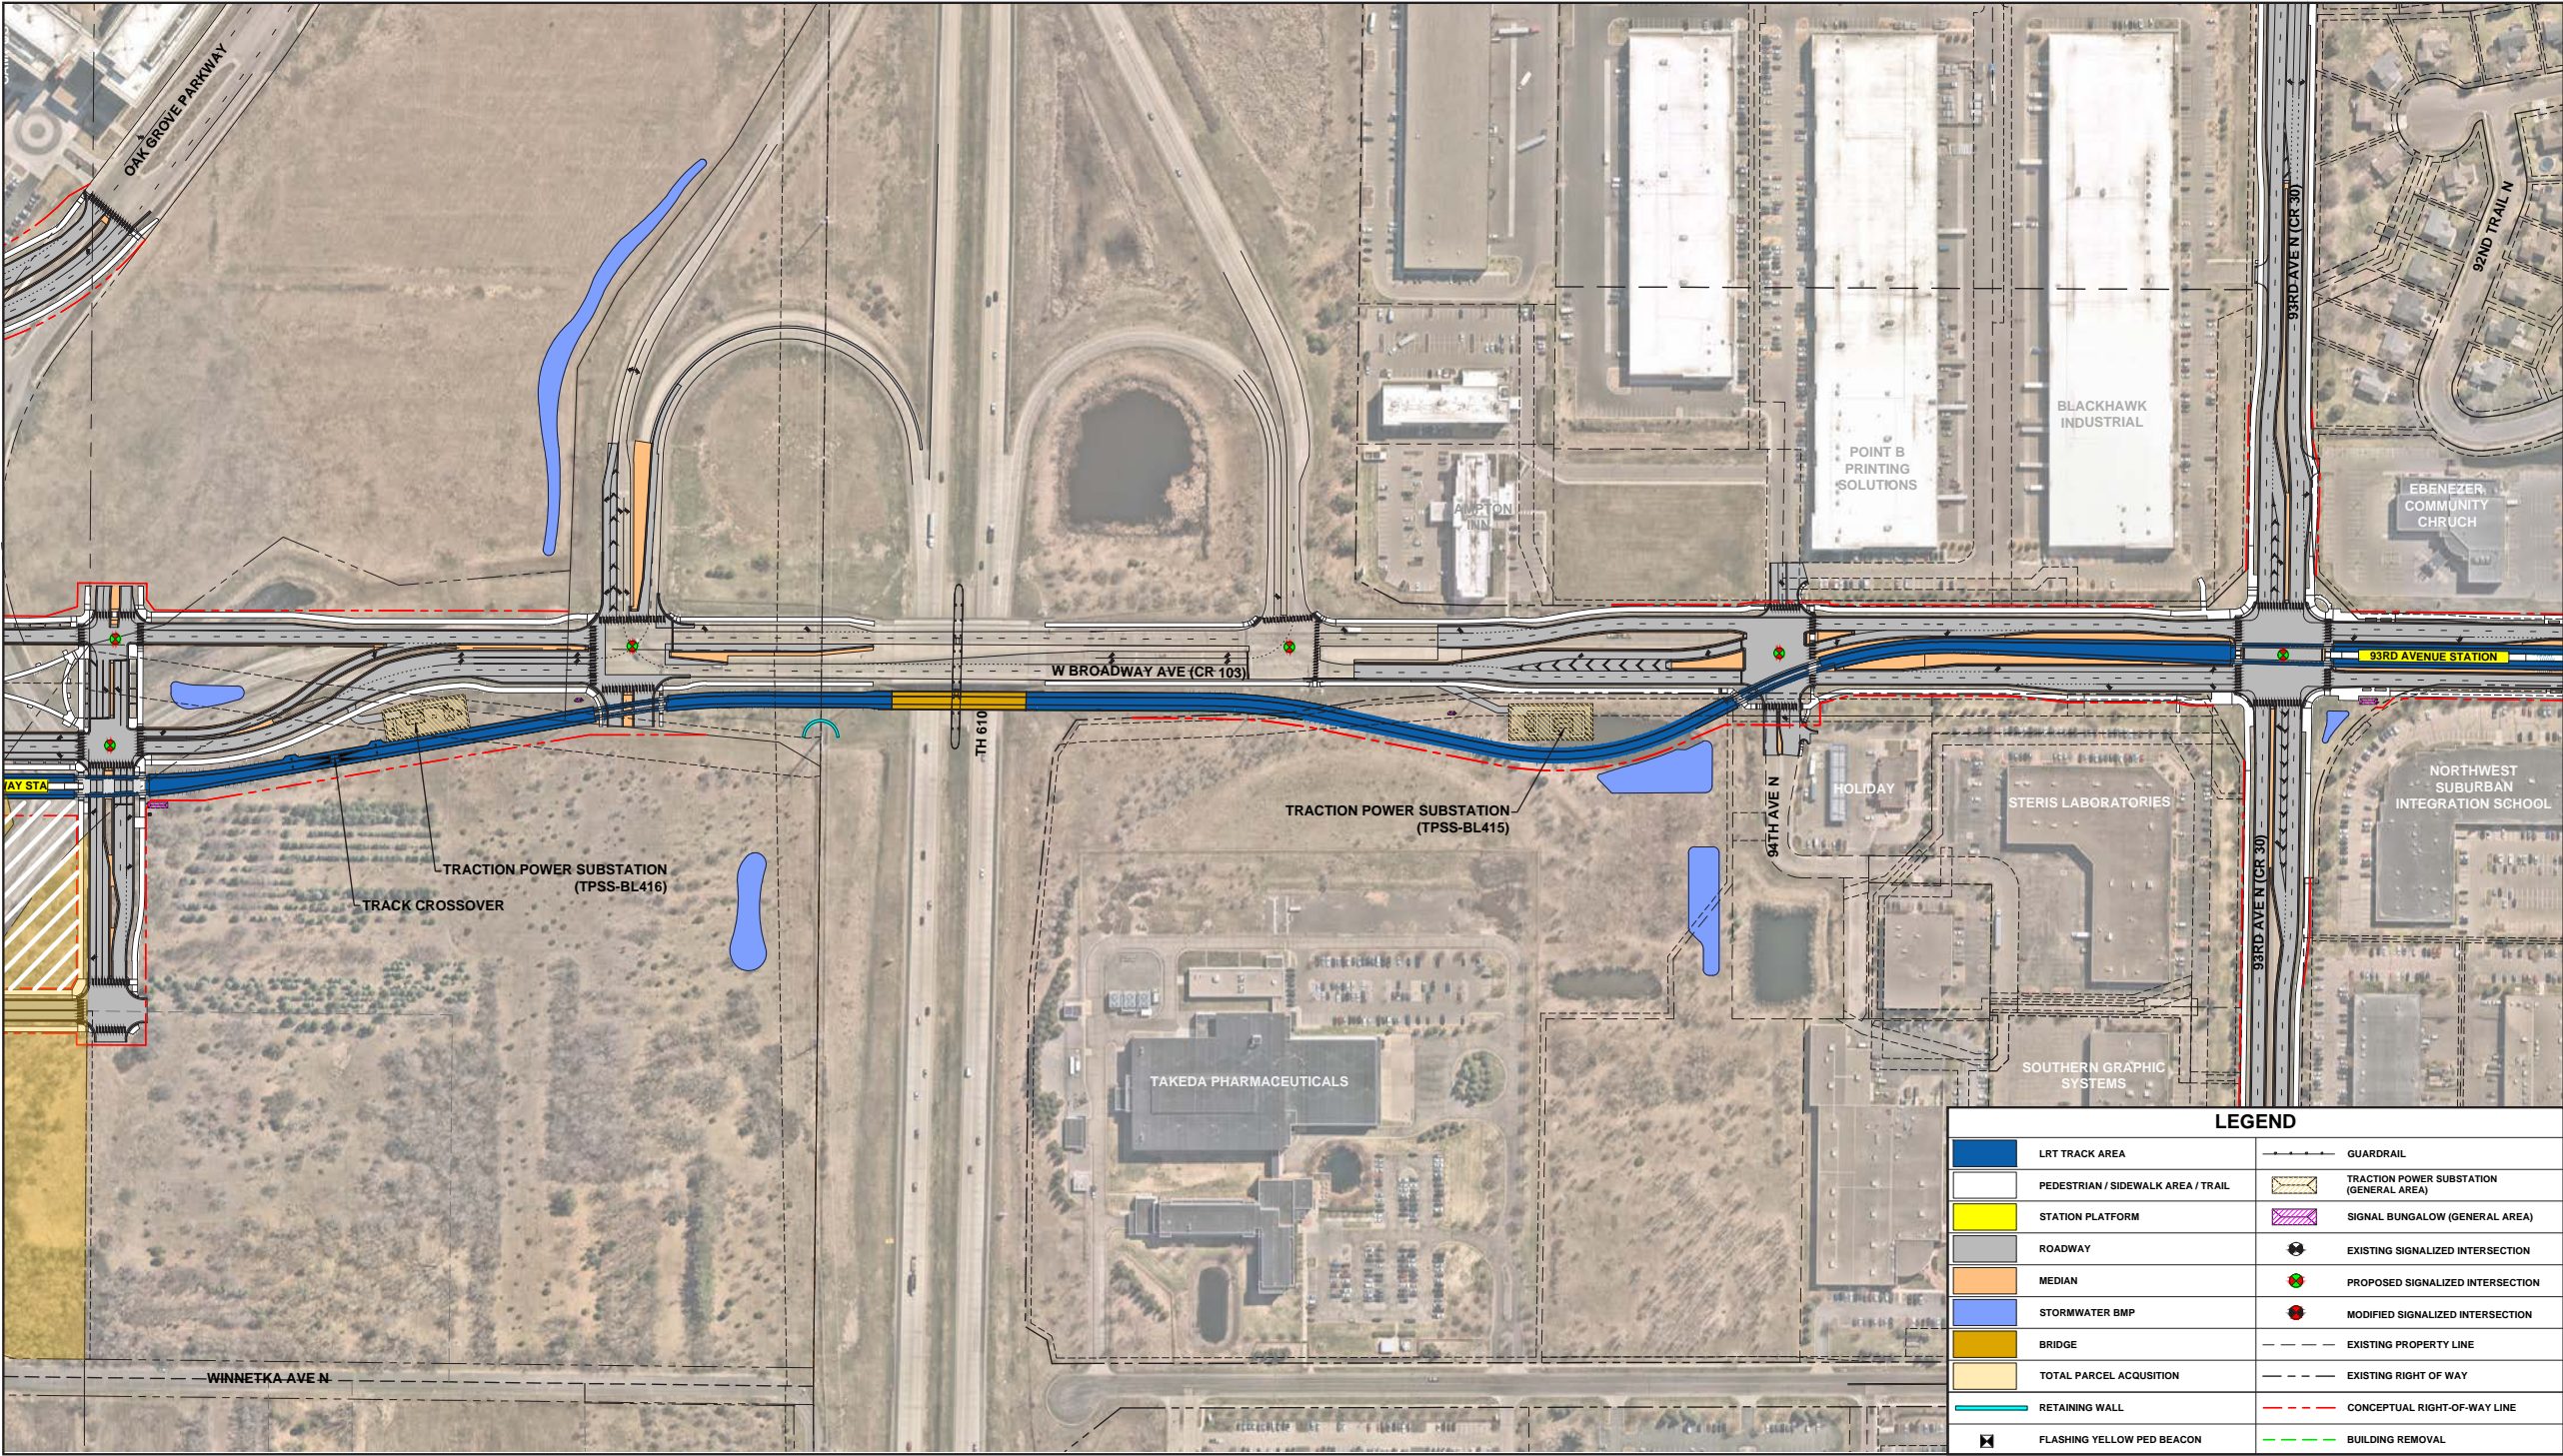

CITY OF BROOKLYN PARK

OAK GROVE PARKWAY STATION

CITY OF BROOKLYN PARK

OAK GROVE PARKWAY STATION TO 93RD AVENUE STATION

CITY OF BROOKLYN PARK

93RD AVENUE STATION (WITH INSET A AND B)

CITY OF BROOKLYN PARK

85TH AVENUE STATION

CITY OF BROOKLYN PARK

BROOKLYN BOULEVARD STATION

CITY OF BROOKLYN PARK

WEST BROADWAY AVENUE TO BOTTINEAU BOULEVARD

CITY OF BROOKLYN PARK

63RD AVENUE STATION