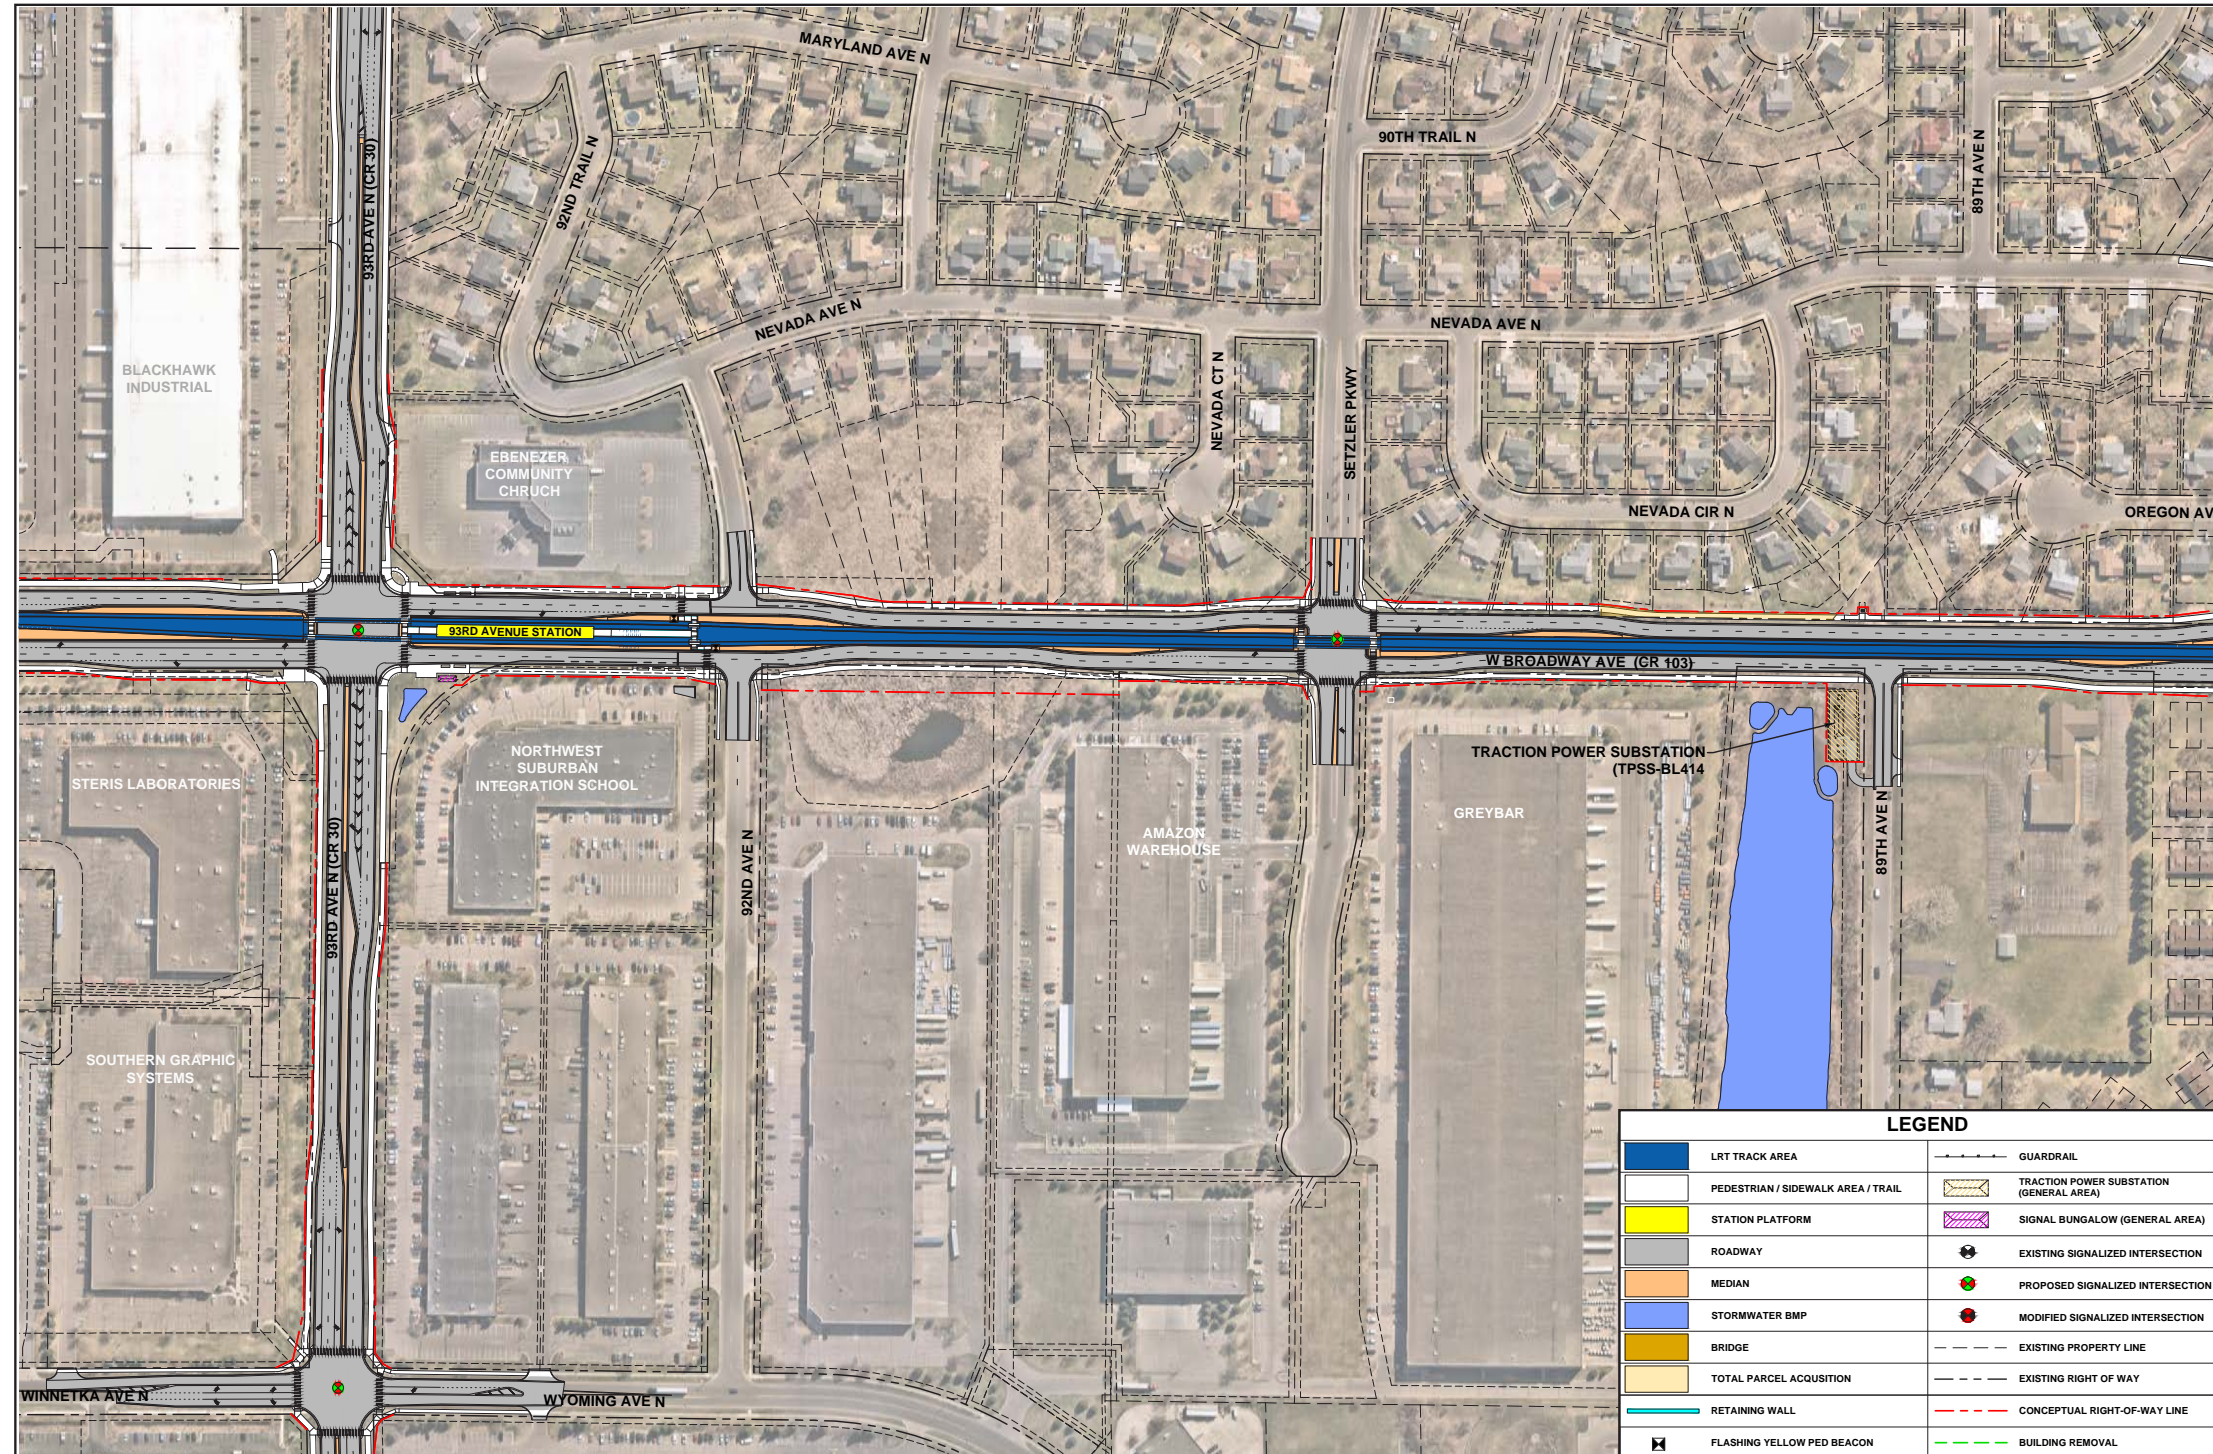

CITY OF BROOKLYN PARK

OAK GROVE PARKWAY STATION

CITY OF BROOKLYN PARK

OAK GROVE PARKWAY STATION TO 93RD AVENUE STATION

CITY OF BROOKLYN PARK

93RD AVENUE STATION (WITH INSET A AND B)

CITY OF BROOKLYN PARK

85TH AVENUE STATION

CITY OF BROOKLYN PARK

BROOKLYN BOULEVARD STATION

CITY OF BROOKLYN PARK

WEST BROADWAY AVENUE TO BOTTINEAU BOULEVARD

CITY OF BROOKLYN PARK

63RD AVENUE STATION