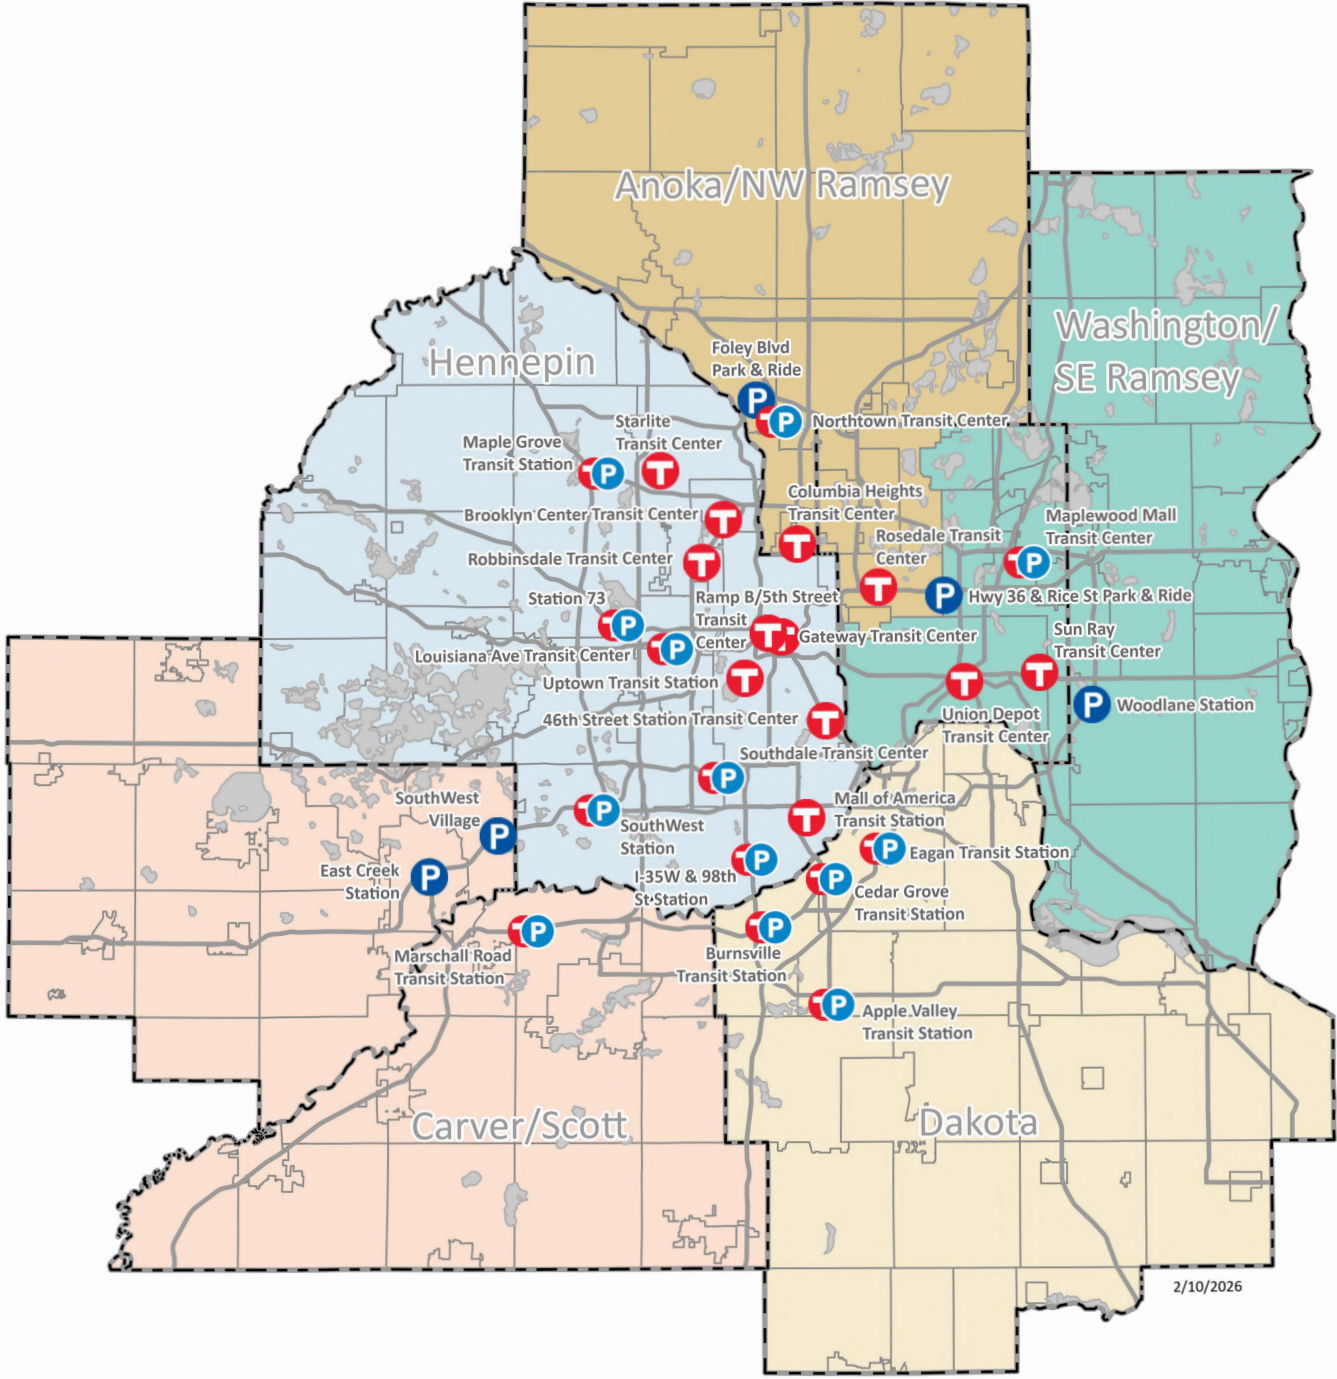

# Transit Link Dial-A-Ride Service Areas and Transit Centers

2/10/2026

-  Park & Ride
-  Transit Center
-  Transit Center with Park & Ride

- Transit Link Service Areas
-  Anoka / NW Ramsey
  -  Carver / Scott
  -  Dakota
  -  Hennepin
  -  Washington / SE Ramsey

-  Highways
-  County Boundary
-  Lakes